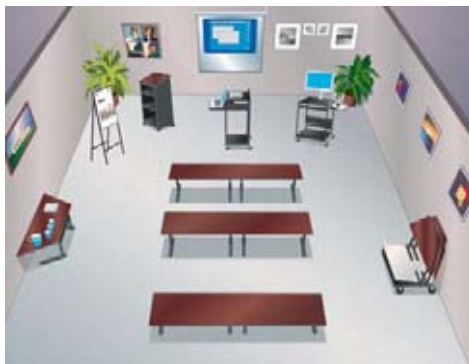

# FLEXIBILITY IN YOUR CONFERENCE & TRAINING ROOMS

The CR8500 Series folding tables from Bretford provides you a great deal of flexibility to reconfigure your conference and training rooms quickly and easily. Additionally, Bretford offers finish matched presentation support furniture to round out your room.

Layouts below show - ① CR8500-CY rectangle tables, ② CR8501-CY trapezoid tables, ③ CR8504-BK flip chart easel, ④ LECT2-RNCY mobile lectern, ⑤ ECILS2M-BK projector cart, ⑥ TC12FCFF-BK 42" flat panel monitor presentation cart, ⑦ 6570M projection screen with ⑧ KW6 wall brackets, and TDCART table cart.

**Room Layout 1** - Training and conference room with hospitality table and a second table for hand outs.

**Room Layout 2** - Auditorium style training room for up to 18 people.

**Room Layout 3** - Training room with hospitality table, two tables stored.

**Room Layout 4** - Conference room with hospitality table, two tables stored.