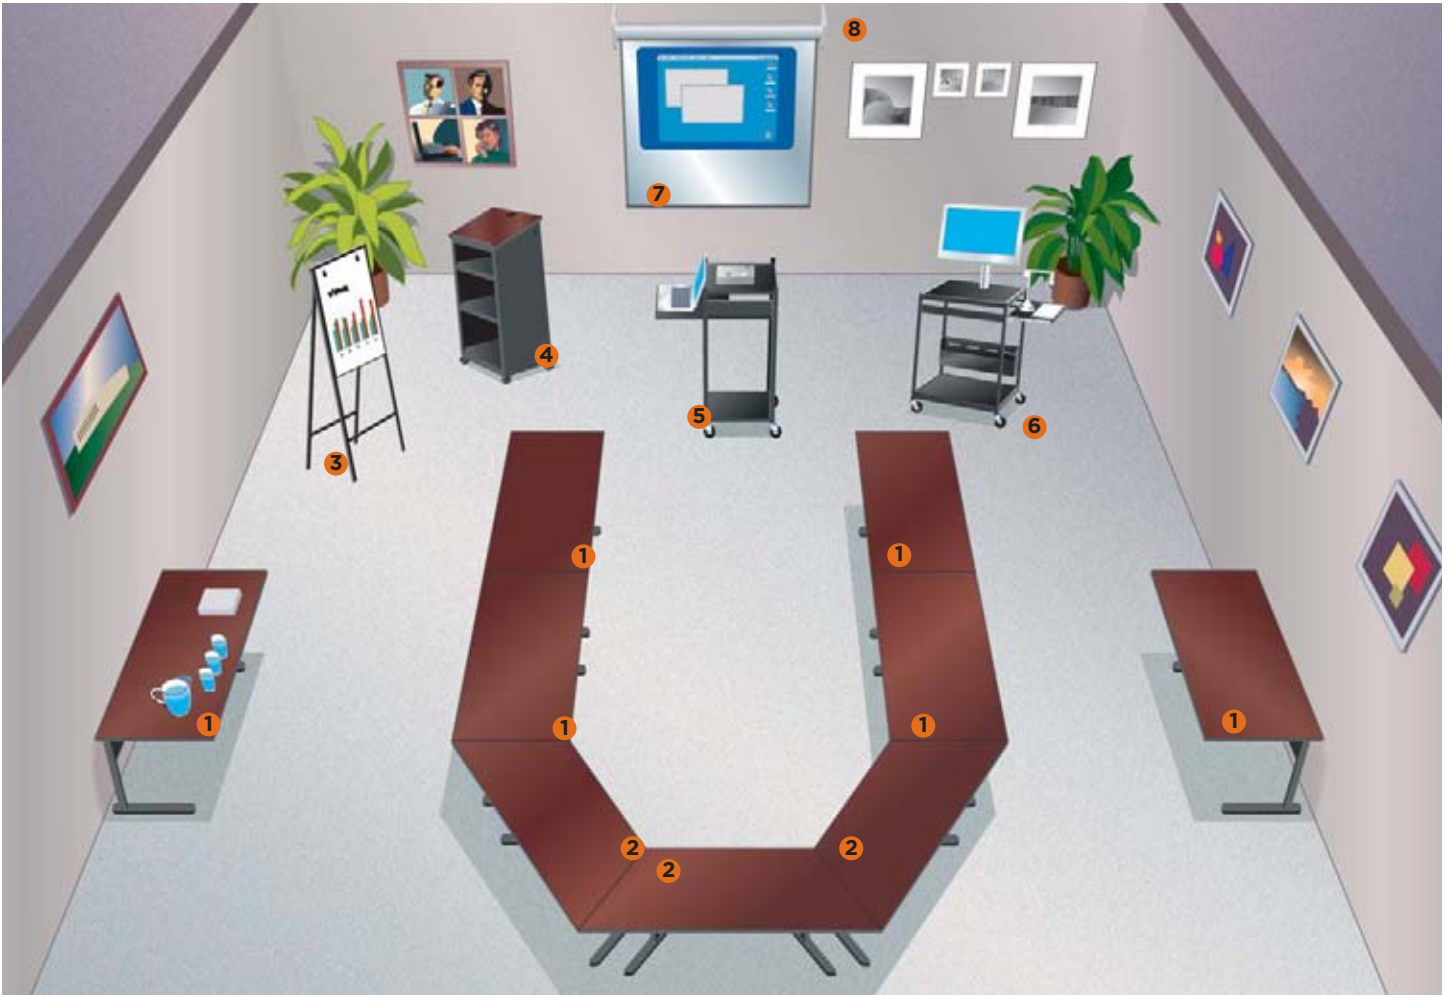

# FLEXIBILITY IN YOUR CONFERENCE & TRAINING ROOMS

The CR8500 Series folding tables from Bretford provides you a great deal of flexibility to reconfigure your conference and training rooms quickly and easily. Additionally, Bretford offers finish matched presentation support furniture to round out your room.

Layouts below show - ① CR8500-CY rectangle tables, ② CR8501-CY trapezoid tables, ③ CR8504-BK flip chart easel, ④ LECT2-RNCY mobile lectern, ⑤ ECILS2M-BK projector cart, ⑥ TC12FCFF-BK 42" flat panel monitor presentation cart, ⑦ 6570M projection screen with ⑧ KW6 wall brackets, and TDCART table cart.

**Room Layout 1** - Training and conference room with hospitality table and a second table for hand outs.

**Room Layout 2** - Auditorium style training room for up to 18 people.

**Room Layout 3** - Training room with hospitality table, two tables stored.

**Room Layout 4** - Conference room with hospitality table, two tables stored.