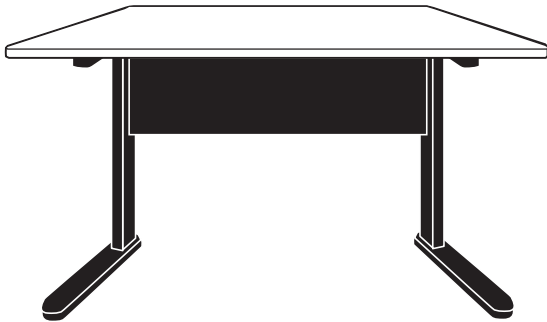

CR8500 SERIES CONFIGURATIONS AND DIMENSIONS

CR8500 - Single Sided Rectangle
53¹/₂"w x 27"d x 29"h

CR8502 - Double Sided Rectangle
72"w x 27"d x 29"h

CR8501 - Single Sided Trapezoid
57¹/₂"w x 23¹/₄"d x 29"h

CR8505 - Single Sided Half Moon
54"w x 28"d x 29"h

CR8506 - Single Sided Quarter Round
63"w x 27"d x 29"h

CR8500 SERIES CONFIGURATIONS AND DIMENSIONS