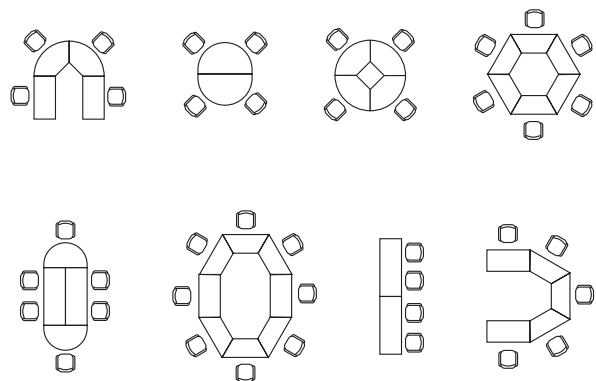

CR8500 SERIES CONFIGURATIONS AND DIMENSIONS

CR8500 - Single Sided Rectangle
53¹/₂"w x 27"d x 29"h

CR8502 - Double Sided Rectangle
72"w x 27"d x 29"h

CR8501 - Single Sided Trapezoid
57¹/₂"w x 23¹/₄"d x 29"h

CR8505 - Single Sided Half Moon
54"w x 28"d x 29"h

CR8506 - Single Sided Quarter Round
63"w x 27"d x 29"h

CR8500 SERIES CONFIGURATIONS AND DIMENSIONS