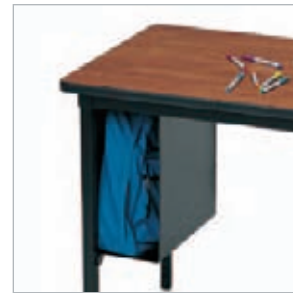

Model #	W x D x H	Seats	Wt	Glides or Casters	ADA Compliant
• QWT2436	36" x 24" x 24-32"	1	57 lbs	Glides	Y
• QWT3036	36" x 30" x 24-32"	1	65 lbs	Glides	Y
• QWT2442	42" x 24" x 24-32"	1	62 lbs	Glides	Y
• QWT3042	42" x 30" x 24-32"	1	72 lbs	Glides	Y
• QWT3642	42" x 36" x 24-32"	2	86 lbs	Glides	Y
• QWT2448	48" x 24" x 24-32"	2	68 lbs	Glides	Y
• QWT3048	48" x 30" x 24-32"	2	79 lbs	Glides	Y
• QWT3648	48" x 36" x 24-32"	4	94 lbs	Glides	Y
• QWT2460	60" x 24" x 24-32"	2	79 lbs	Glides	Y
• QWT3060	60" x 30" x 24-32"	2	92 lbs	Glides	Y
• QWT3660	60" x 36" x 24-32"	4	110 lbs	Glides	Y
• QWT2472	72" x 24" x 24-32"	2	89 lbs	Glides	Y
• QWT3072	72" x 30" x 24-32"	2	105 lbs	Glides	Y
• QWT3672	72" x 36" x 24-32"	4	126 lbs	Glides	Y
• QWT2484	84" x 24" x 24-32"	3	100 lbs	Glides	Y
• QWT3084	84" x 30" x 24-32"	3	119 lbs	Glides	Y
• QWT3684	84" x 36" x 24-32"	6	142 lbs	Glides	Y

QBBL and QBBR - Quattro Book Bin Left Hand and Right Hand

The Book Bin attaches to the side of the Rectangle Quattro Work and Activity Tables to hold books and supplies. Includes cutout near the top outside of the bin to hold a backpack. Attaches under either side of any 36"-84" table. The 72" and 84" tables can accommodate two Book Bins. Bins are left or right-specific for use on QWT Series Rectangle Tables only.

Model #	W x D x H	Left or Right
• QBBL	8" x 14^{3/4}" x 17^{1/2}"	Left
• QBBR	8" x 14^{3/4}" x 17^{1/2}"	Right

CT3CP Caster Pack

The 3" twin wheel plastic threaded stem caster pack includes four casters (two locking). Threaded stem measures 3/8". Adds 3^{1/4}" H to work surface. May be used to replace standard Quattro adjustable glides. Not for use with Trapezoid Quattro Tables.

See pages 192-195 for special order colors. Additional costs and longer lead times may apply.