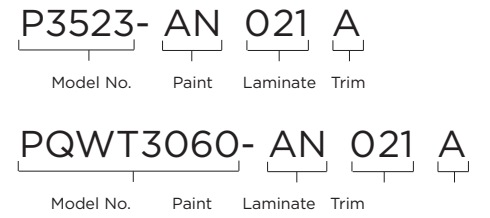

CONNECTIONS AND QUATTRO IN COLORS

A NEW WAY TO ORDER OUR MOST POPULAR COMPUTER FURNITURE

WWW.BRETFORD.COM

A HIGHER FORM OF FUNCTION

CONNECTIONS AND QUATTRO IN COLORS

Bretford now makes ordering your favorite Connections and Quattro furniture in different colors easier. Check with your dealer for pricing. It is as easy as that. Choose from any of Bretford's premium finishes as listed here. Please keep in mind that a minimum order of 10 units is required for each line item when ordering premium finishes for the best pricing. For orders of quantities less than 10, please contact your dealer or Bretford's Customer Service Department for pricing.

Powder Paint

Trim

Solid Laminates

HOW TO ORDER

The key to ordering Connections and Quattro in premium finishes is to include the codes for the paint, laminate and trim color. See the example to the right. We also ask that you place the letter "P" before the standard model number to signify a "Premium Finish" order. If you have any questions, please contact Bretford's Customer Service Department at 800-521-9614.