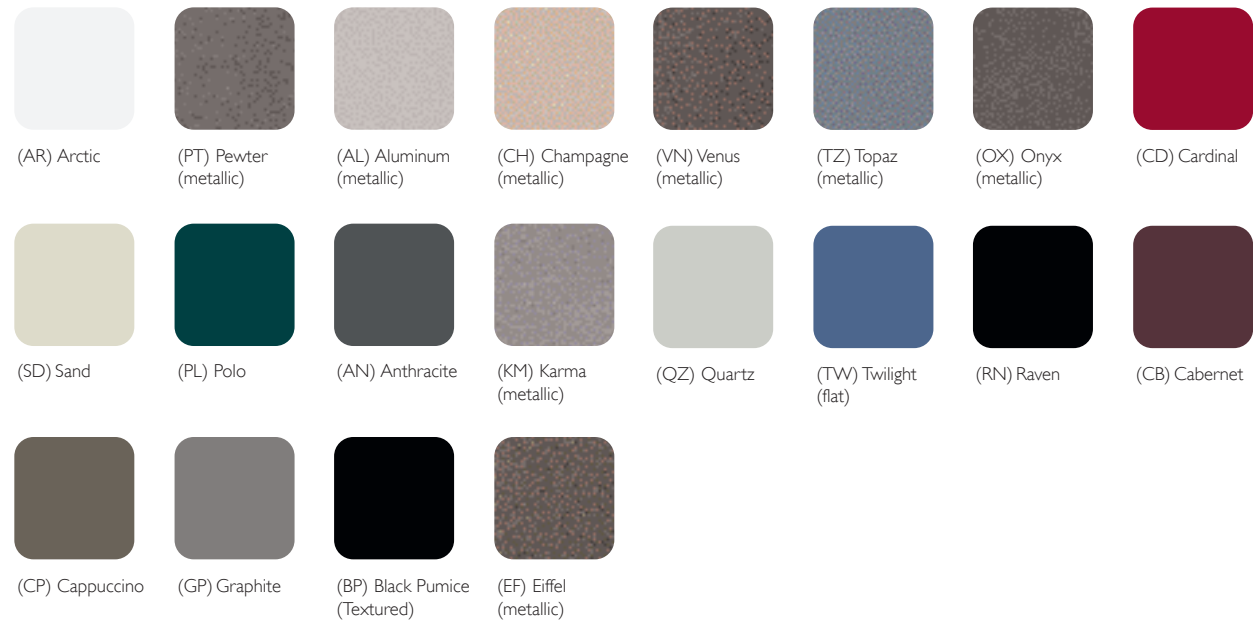

CONNECTIONS AND QUATTRO IN COLORS

A NEW WAY TO ORDER OUR MOST POPULAR COMPUTER FURNITURE

WWW.BRETFORD.COM

A HIGHER FORM OF FUNCTION

CONNECTIONS AND QUATTRO IN COLORS

Bretford now makes ordering your favorite Connections and Quattro furniture in different colors easier. Check with your dealer for pricing. It is as easy as that. Choose from any of Bretford's premium finishes as listed here. Please keep in mind that a minimum order of 10 units is required for each line item when ordering premium finishes for the best pricing. For orders of quantities less than 10, please contact your dealer or Bretford's Customer Service Department for pricing.

Powder Paint

Trim

Solid Laminates

HOW TO ORDER

The key to ordering Connections and Quattro in premium finishes is to include the codes for the paint, laminate and trim color. See the example to the right. We also ask that you place the letter "P" before the standard model number to signify a "Premium Finish" order. If you have any questions, please contact Bretford's Customer Service Department at 800-521-9614.