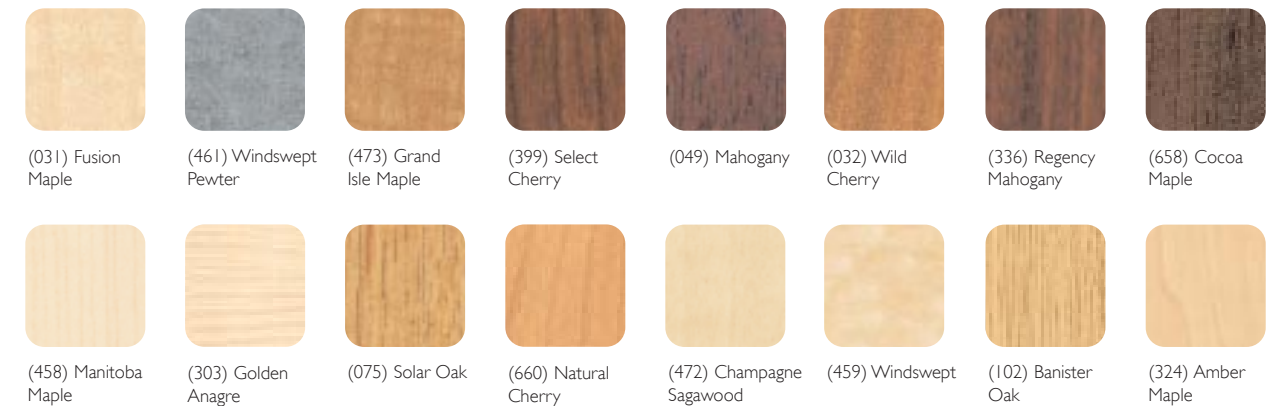

Wood Laminates