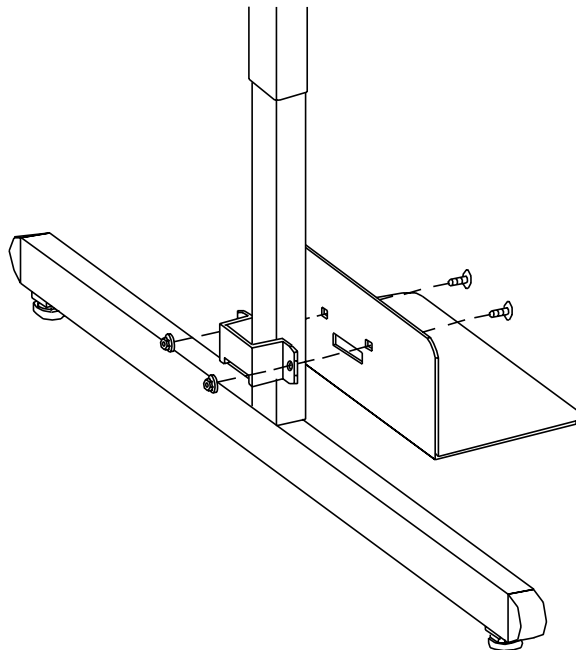

BRETFORD

35CPUHRN

35CPUMTC

Wide or Narrow CPU Holder with Harness

Assembly Instructions

PARTS LIST

Qty	Part#	Description
1	010-3026	CPU Holder Bottom (35CPUHRN)
1	010-4977	CPU Holder Bottom (35CPUMTC)
1	010-3027	Bottom Bracket
1	010-3028	Top Bracket
1	010-3030	Upper Outer Bracket (35CPUHRN)
1	010-4979	Upper Outer Bracket (35CPUMTC)
1	010-3031	Upper Inner Bracket (35CPUHRN)
1	010-4978	Upper Inner Bracket (35CPUMTC)

HARDWARE LIST

Qty	Part#	Description
5	030-0272	1/4-20 x 1/2" Carriage Bolts
5	030-0207	1/4-20 Flange Nuts
1	031-1822	Velcro Hooks
1	031-1823	Velcro Loops

STEP 1

Position the bottom bracket (with notch) and the lower inner bracket to the bottom half of your pedestal leg as shown. **LOOSELY** attach the brackets around the pedestal with bolts (AA) and nuts (BB).

AA

BB

STEP 2

Position the top bracket and the upper inner bracket around the upper half of your pedestal as shown. **LOOSELY** attach together with bolts (AA) and nuts (BB). **NOTE:** These brackets can be mounted above or below the set screws depending on the adjustment needed. Also the inner bracket can be mounted with the long or short side facing the pedestal.

FIGURE 1

ATTACH VELCRO PIECES TO INSIDE OF UPPER OUTER BRACKET

FIGURE 2

STEP 3

Position the upper outer bracket over the upper inner bracket as shown in **FIGURE 1**. **LOOSELY** attach the brackets together with bolts (AA) and nuts (BB). Determine the correct height distance needed for your CPU and **TIGHTEN THE TOP AND BOTTOM BRACKETS IN PLACE**. Place (1) Velcro piece (CC) on the outer bracket as shown in **FIGURE 2** and also place (1) Velcro piece on your CPU (DD). Then position the CPU into the holder and slide the outer brackets in place. **TIGHTEN OUTER BRACKETS IN PLACE.**