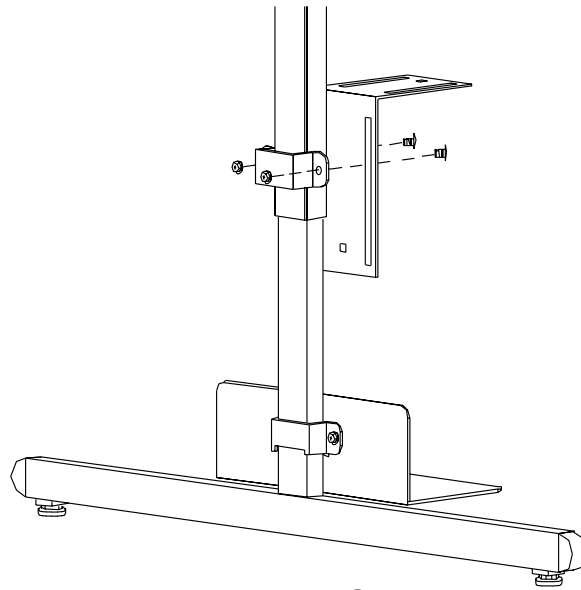

BRETFORD

35CPUHRN

35CPUMTC

Wide or Narrow CPU Holder with Harness

Assembly Instructions

PARTS LIST

Qty	Part#	Description
1	010-3026	CPU Holder Bottom (35CPUHRN)
1	010-4977	CPU Holder Bottom (35CPUMTC)
1	010-3027	Bottom Bracket
1	010-3028	Top Bracket
1	010-3030	Upper Outer Bracket (35CPUHRN)
1	010-4979	Upper Outer Bracket (35CPUMTC)
1	010-3031	Upper Inner Bracket (35CPUHRN)
1	010-4978	Upper Inner Bracket (35CPUMTC)

HARDWARE LIST

Qty	Part#	Description
5	030-0272	1/4-20 x 1/2" Carriage Bolts
5	030-0207	1/4-20 Flange Nuts
1	031-1822	Velcro Hooks
1	031-1823	Velcro Loops

STEP 1

Position the bottom bracket (with notch) and the lower inner bracket to the bottom half of your pedestal leg as shown. **LOOSELY** attach the brackets around the pedestal with bolts (AA) and nuts (BB).

AA

BB

STEP 2

Position the top bracket and the upper inner bracket around the upper half of your pedestal as shown. **LOOSELY** attach together with bolts (AA) and nuts (BB). **NOTE:** These brackets can be mounted above or below the set screws depending on the adjustment needed. Also the inner bracket can be mounted with the long or short side facing the pedestal.

FIGURE 1

ATTACH VELCRO PIECES TO INSIDE OF UPPER OUTER BRACKET

FIGURE 2

STEP 3

Position the upper outer bracket over the upper inner bracket as shown in **FIGURE 1**. **LOOSELY** attach the brackets together with bolts (AA) and nuts (BB). Determine the correct height distance needed for your CPU and **TIGHTEN THE TOP AND BOTTOM BRACKETS IN PLACE**. Place (1) Velcro piece (CC) on the outer bracket as shown in **FIGURE 2** and also place (1) Velcro piece on your CPU (DD). Then position the CPU into the holder and slide the outer brackets in place. **TIGHTEN OUTER BRACKETS IN PLACE.**