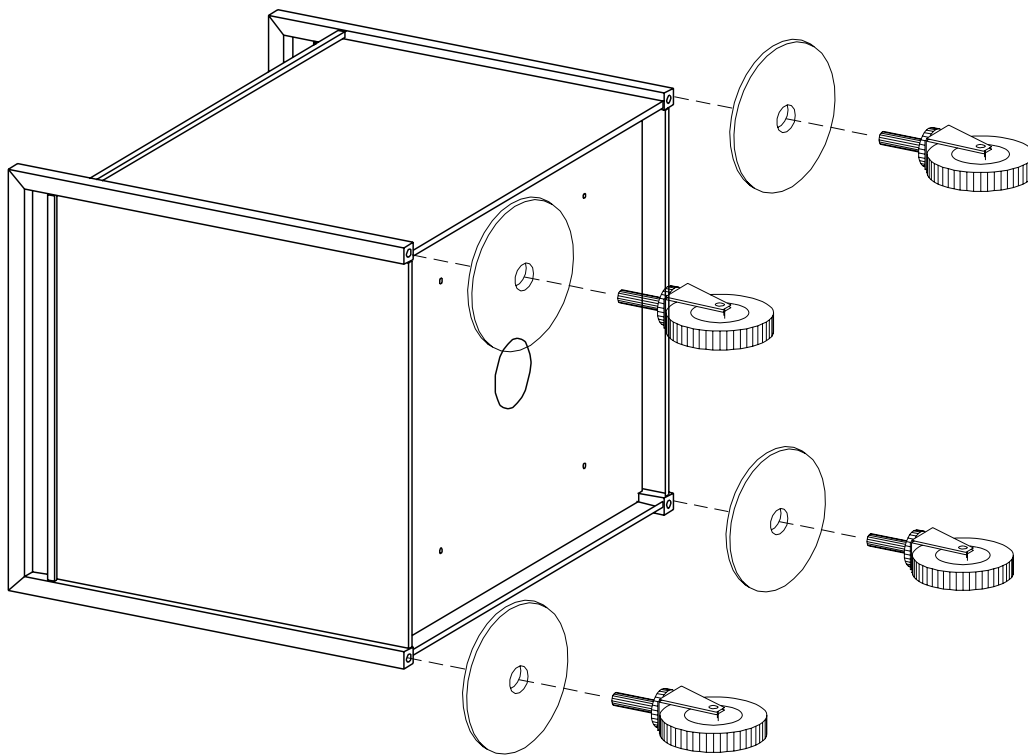

BRETFORD

LCBTD Depressible Book Truck Assembly Instructions

PARTS LIST

Qty	Part#	Description
1	LCBTD	Book Truck (Fully Assembled)
2	015-0003	4" Casters w/ Brake
2	015-0002	4" Casters w/o Brake
4	015-0092	Rubber Bumpers

TOOLS REQUIRED

Rubber Mallet

Carefully lay the book truck on its back. Position one bumper over the stem of the caster. Insert bumper and caster into the leg of the book truck. If bumper and caster do not push in easily, use a rubber mallet to secure them in place. Once all bumper and casters are inserted, stand unit upright.