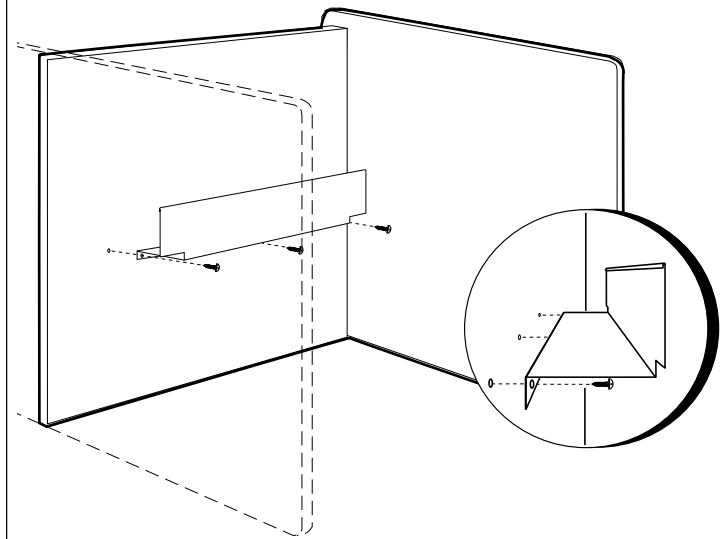

Assembly Instructions
BRETFORD
LEGACY COLLECTION

LCMB-PB CORD
MANAGEMENT BIN

Attach bottom lip of cord management bin to back panel (level with side panel grommet holes) using three self-tapping wood screws.

PARTS LIST

REF	QTY		DESCRIPTION
A	1	LCMB-PB	Cord Management Bin
AA	3	SC1040	Self-Tapping Wood Screws

AA

Bretford
 11000 Seymour Avenue
 Franklin Park, IL 60131
 TEL: 847.678.2545
 800.521.9614
 FAX: 847.678.0852
 800.343.1779