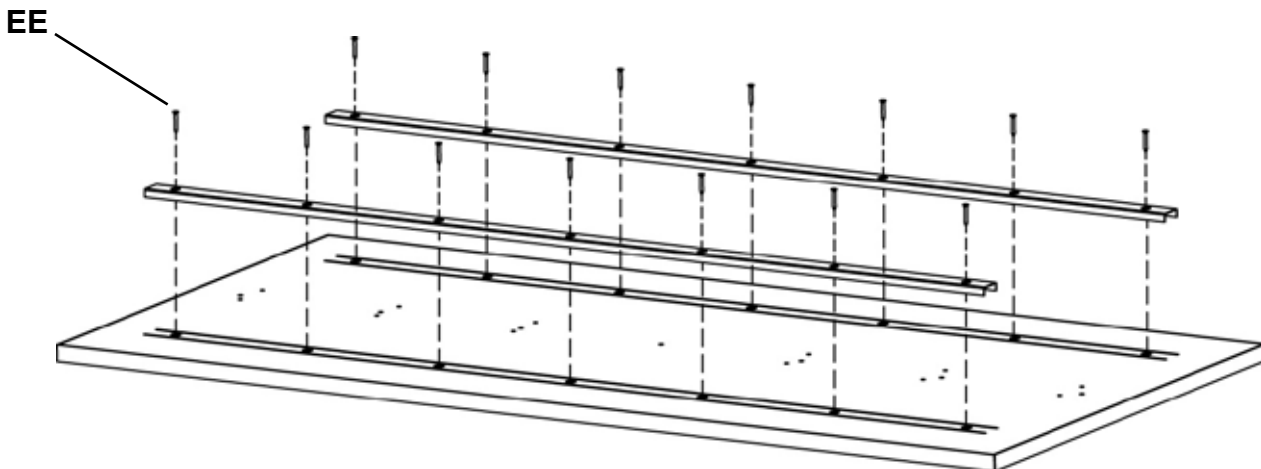

THIS STEP FOR IHD4896RD ONLY

STEP 3

Attach the table stiffeners to the underside of the wood top using screws (EE) as shown. **NOTE:** Stiffeners only come with 96" tables.