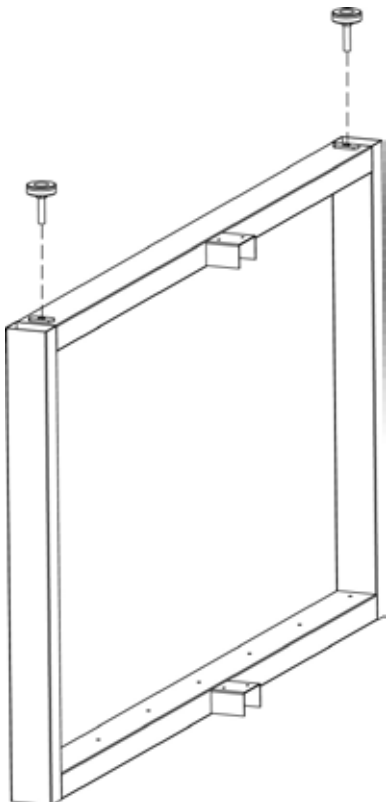

BRETFORD LIBRARY SYSTEMS

IHD4854RD IHD4872RD  
IHD4896RD

ITHACA READING DESK

Assembly Instructions

**Parts List**

Qty.	Part No.	Description
2	022-2530	Side Frame Assemblies
1	022-2538	Middle Support - IHD4854RD
	022-2539	Middle Support - IHD4872RD
	022-2540	Middle Support - IHD4896RD
2	010-4438	Table Stiffener - IHD4896RD
1	Varies	Table Wood Top
1	Varies	Table Divider Panel

**SAFETY WARNING!!**  
**TWO PERSON**  
**ASSEMBLY REQUIRED**

**Hardware List**

Ref.	Qty.	Part No.	Description
AA	4	HD1128	1 3/4" X 3/8-16 Floor Glides
BB	8	030-0962	10-32 x 1/2" Phillips Pan Hd Screws
CC	5	030-1157	10 x 4" Wood Screws for IHD4854RD
	7	030-1157	10 x 4" Wood Screws for IHD4872RD & IHD4896RD
DD	14	SC1042	#8 x 2 1/4" Bugle Flat Head Screws
EE	8	SC1038	#8 x 1 1/4" Phillips Bugle Screws IHD4854RD & IHD4872RD
	26	SC1038	#8 x 1 1/4" Phillips Bugle Screws for IHD4896RD