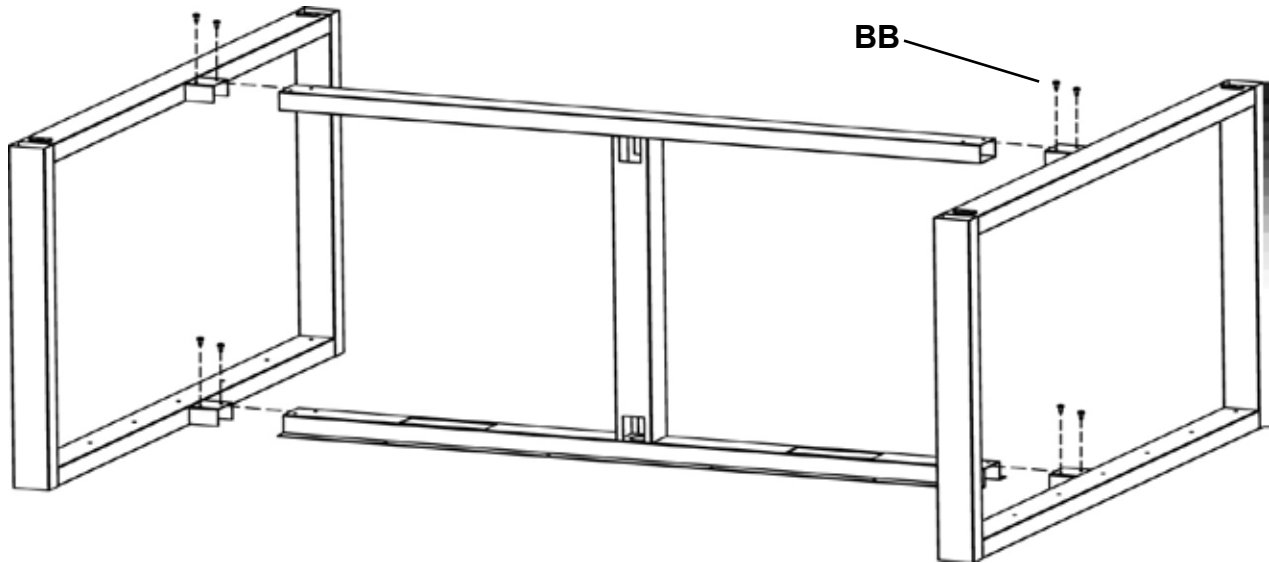

STEP 2

Stand the side frames up as shown. Slide the middle support over the frame brackets and secure together using screws (BB).