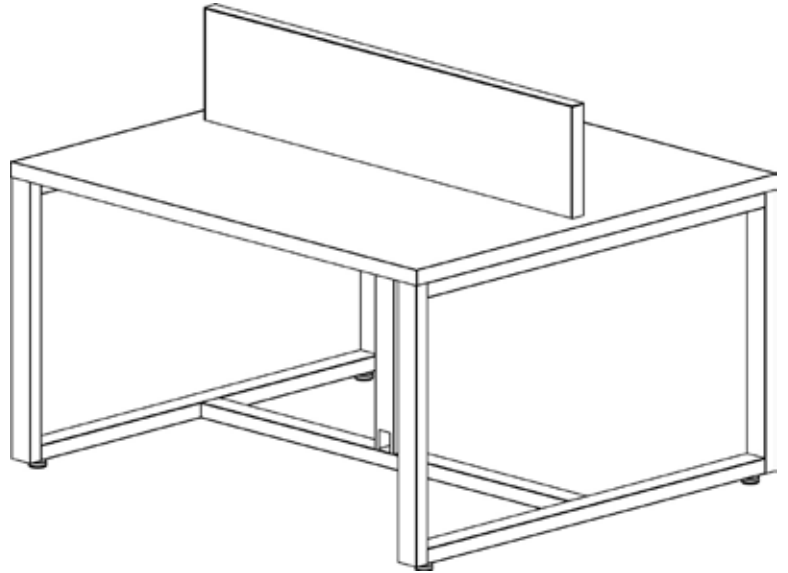

BRETFORD LIBRARY SYSTEMS

IHD4854RD IHD4872RD  
IHD4896RD

ITHACA READING DESK

Assembly Instructions

**Parts List**

Qty.	Part No.	Description
2	022-2530	Side Frame Assemblies
1	022-2538	Middle Support - IHD4854RD
	022-2539	Middle Support - IHD4872RD
	022-2540	Middle Support - IHD4896RD
2	010-4438	Table Stiffener - IHD4896RD
1	Varies	Table Wood Top
1	Varies	Table Divider Panel

**SAFETY WARNING!!**  
**TWO PERSON**  
**ASSEMBLY REQUIRED**

**Hardware List**

Ref.	Qty.	Part No.	Description
AA	4	HD1128	1 3/4" X 3/8-16 Floor Glides
BB	8	030-0962	10-32 x 1/2" Phillips Pan Hd Screws
CC	5	030-1157	10 x 4" Wood Screws for IHD4854RD
	7	030-1157	10 x 4" Wood Screws for IHD4872RD & IHD4896RD
DD	14	SC1042	#8 x 2 1/4" Bugle Flat Head Screws
EE	8	SC1038	#8 x 1 1/4" Phillips Bugle Screws IHD4854RD & IHD4872RD
	26	SC1038	#8 x 1 1/4" Phillips Bugle Screws for IHD4896RD