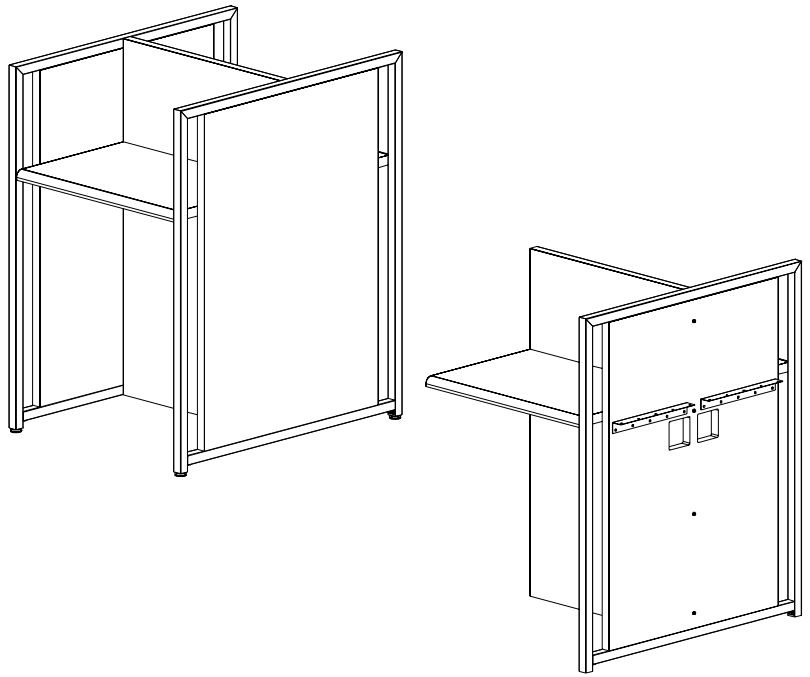

BRETFORD™

BRETFORD LIBRARY SYSTEMS

IHK3646KS IHK3646KA

ITHACA
DOUBLE FACE KIOSK
STARTER AND ADD ON

Assembly Instructions

Parts List

Qty.	Description
1	Left Side Panel - Starter Model ONLY
1	Right Side Panel - Starter Model ONLY
1	Middle Panel - Add On Model ONLY
1	Back Panel - All Models
2	Worksurface - All Models
6	Worksurface Brackets - All Models

Hardware List

Ref.	Qty.	Part No.	Description
AA	8	030-1147	11.5mm x 16mm Modezz Screws
BB	4/2*	HD1128	1 3/4" X 3/8-16 Floor Glides *Starter Models use 4 *Add On Models use 2
CC	58	030-1148	#8 x 3/4" Phillips Pan Hd Wood Screws

STEP 1

Lay each side panel down with holes facing up as shown. Install modezz screws (AA) into edge holes and glides (BB) into leg bottoms.

NOTE: For middle panels, modezz screws are installed on both sides.