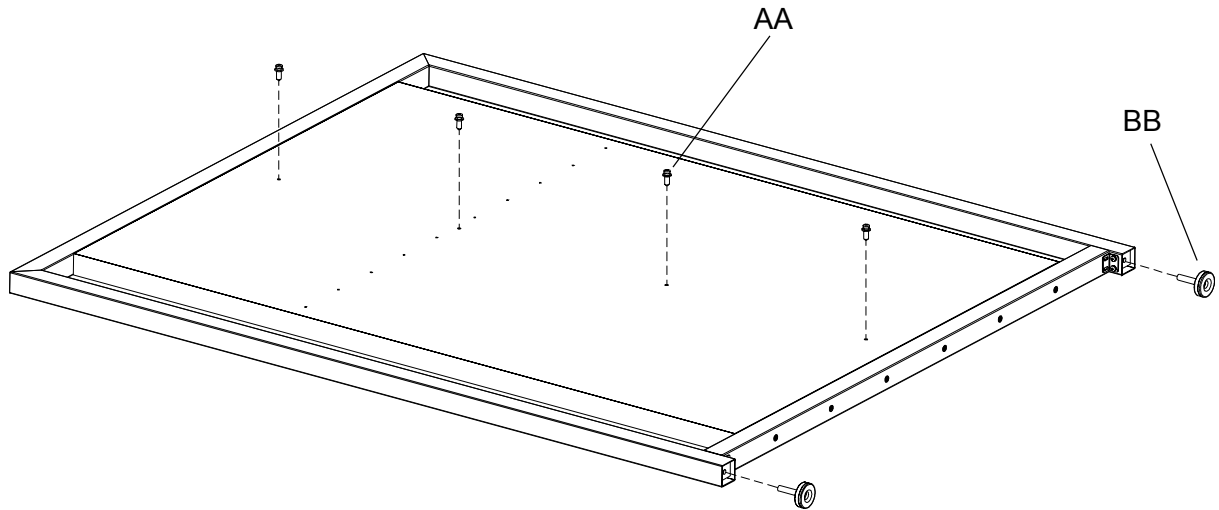

BRETFORD™

BRETFORD LIBRARY SYSTEMS

IHK3646KS IHK3646KA

ITHACA
DOUBLE FACE KIOSK
STARTER AND ADD ON

Assembly Instructions

Parts List

Qty.	Description
1	Left Side Panel - Starter Model ONLY
1	Right Side Panel - Starter Model ONLY
1	Middle Panel - Add On Model ONLY
1	Back Panel - All Models
2	Worksurface - All Models
6	Worksurface Brackets - All Models

Hardware List

Ref.	Qty.	Part No.	Description
AA	8	030-1147	11.5mm x 16mm Modezz Screws
BB	4/2*	HD1128	1 3/4" X 3/8-16 Floor Glides *Starter Models use 4 *Add On Models use 2
CC	58	030-1148	#8 x 3/4" Phillips Pan Hd Wood Screws

STEP 1

Lay each side panel down with holes facing up as shown. Install modezz screws (AA) into edge holes and glides (BB) into leg bottoms.

NOTE: For middle panels, modezz screws are installed on both sides.