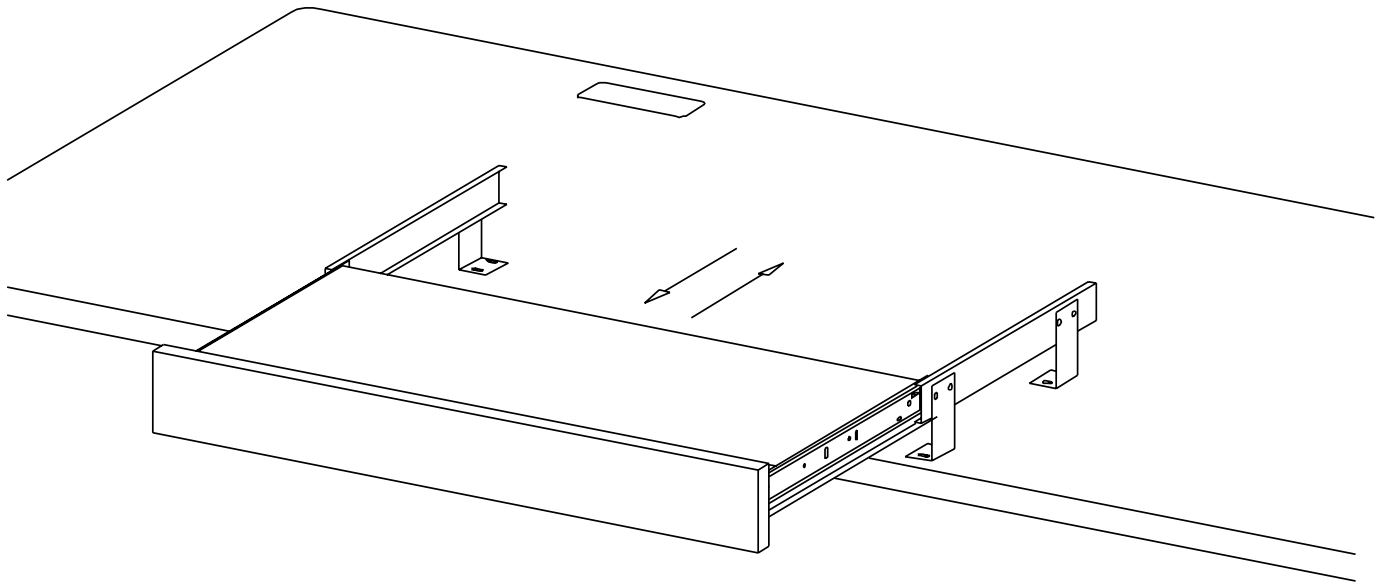

LEGACY COLLECTION

LCPSD LCPSDW

Pencil/Supply Drawer

Assembly Instructions

PARTS LIST

Qty	Description
1	Pencil/Supply Drawer w/ Slides

HARDWARE LIST

Qty	Description
8	#6 x 1/2" Truss Head Screws

STEP 1

LOOSELY attach slides brackets onto underside of worksurface as shown with screws provided.

STEP 2

Slide drawer in place and make any final adjustments to the slides.
Slide drawer out to expose mounting holes and tighten all hardware.