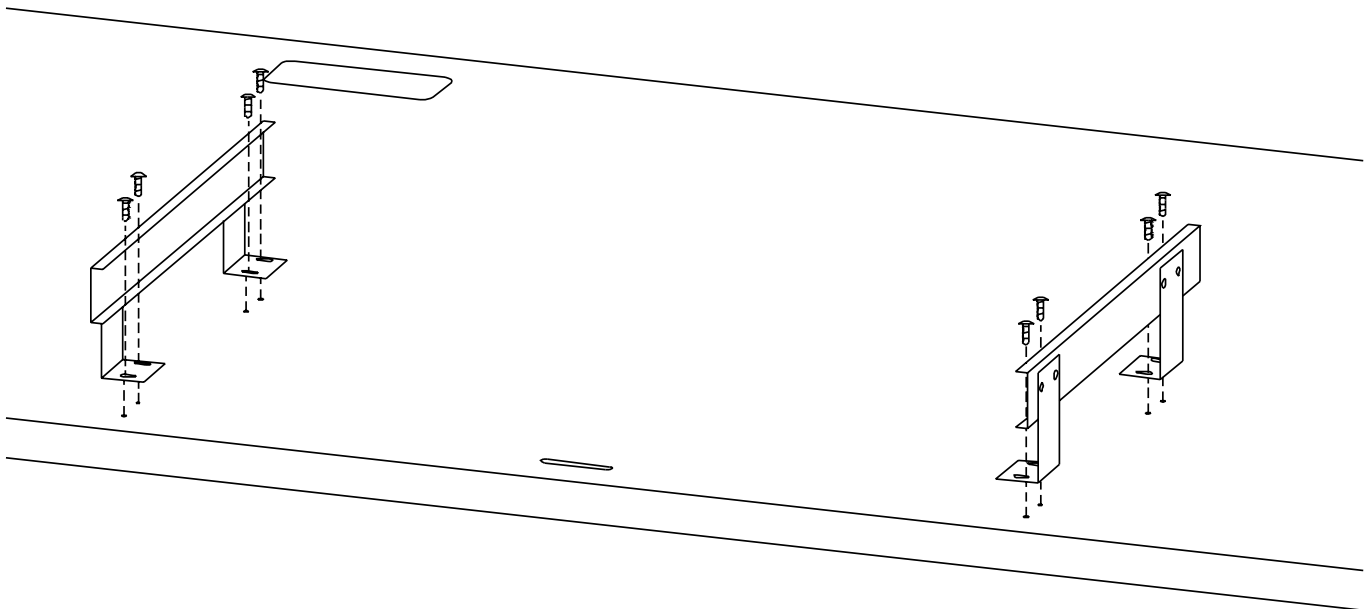

LEGACY COLLECTION

LCPSD LCPSDW

Pencil/Supply Drawer

Assembly Instructions

PARTS LIST

Qty	Description
1	Pencil/Supply Drawer w/ Slides

HARDWARE LIST

Qty	Description
8	#6 x 1/2" Truss Head Screws

STEP 1

LOOSELY attach slides brackets onto underside of worksurface as shown with screws provided.

STEP 2

Slide drawer in place and make any final adjustments to the slides.
Slide drawer out to expose mounting holes and tighten all hardware.