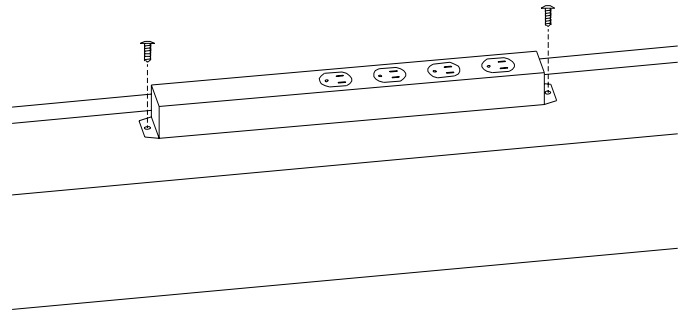

BRETFORD

PRESENTATION ENVIRONMENTS®

SPUNIT

HARDWARE:

- 2 - 8-32 x 3/8" Combo Screws
- 2 - 8-32 Flange Nuts
- 2 - #8 x 3/8" Sheet Metal Screws

Securing to Tables:

Attach electrical unit with the 8-32 x 3/8" screws and the 8-32 nuts to modesty panel on your table through holes provided.

Securing to Carts:

Attach electrical unit with #8 x 3/8" sheet metal screws to shelf stiffener through holes provided.

Bretford
11000 Seymour Avenue
Franklin Park, IL 60131
TEL: 847.678.2545
800.521.9614
FAX: 847.678.0852
800.343.1779