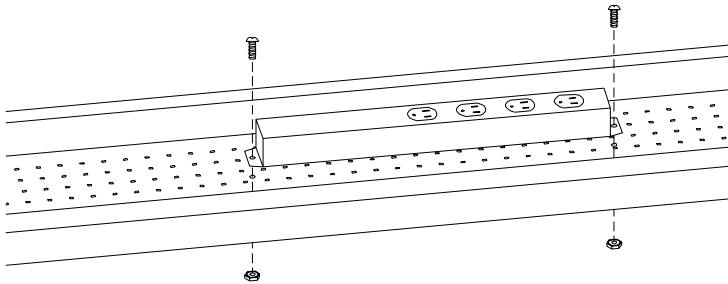

BRETFORD

PRESENTATION ENVIRONMENTS®

SPUNIT

HARDWARE:

- 2 - 8-32 x 3/8" Combo Screws
- 2 - 8-32 Flange Nuts
- 2 - #8 x 3/8" Sheet Metal Screws

Securing to Tables:

Attach electrical unit with the 8-32 x 3/8" screws and the 8-32 nuts to modesty panel on your table through holes provided.

Securing to Carts:

Attach electrical unit with #8 x 3/8" sheet metal screws to shelf stiffener through holes provided.

Bretford
11000 Seymour Avenue
Franklin Park, IL 60131
TEL: 847.678.2545
800.521.9614
FAX: 847.678.0852
800.343.1779