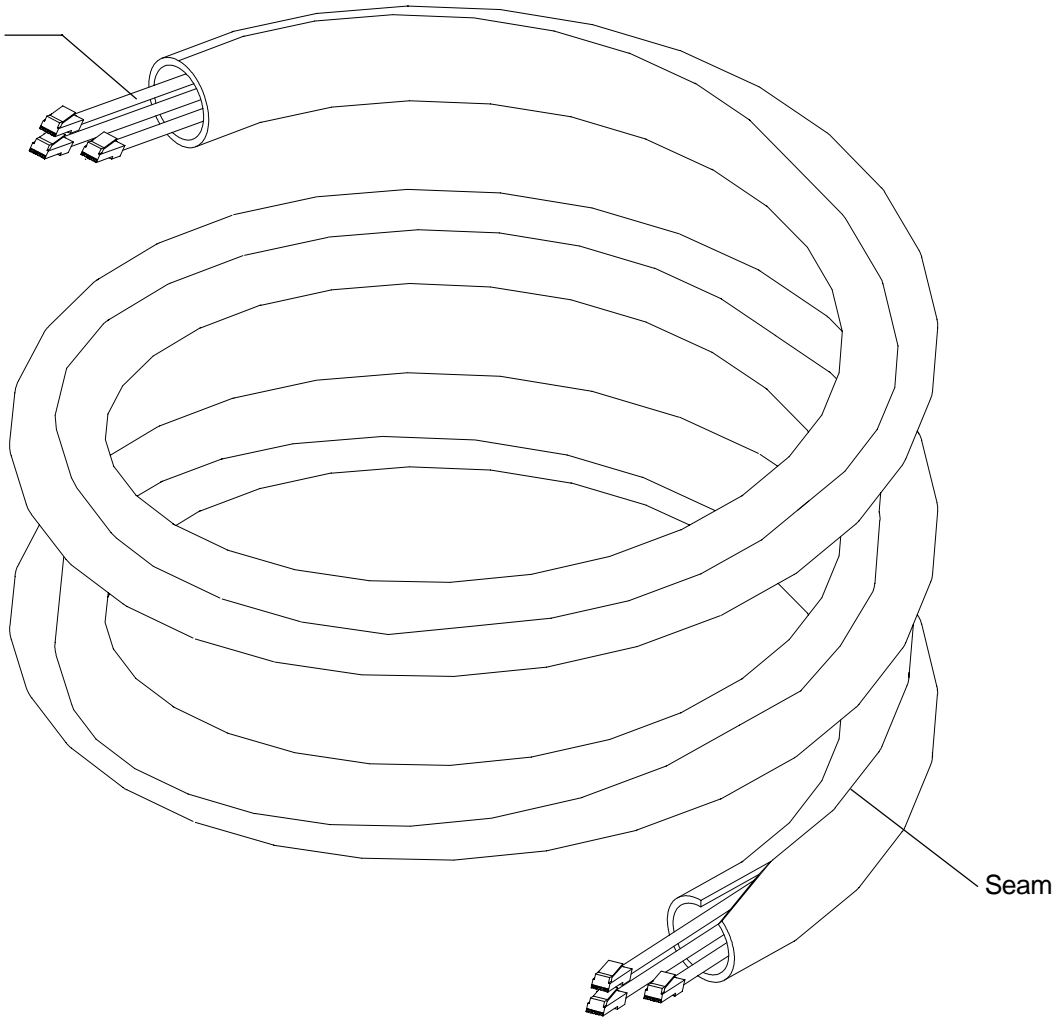

Free System WIRE COVER

FSWC 7895A, 7896A

7895A - 25'

7896A - 50'

Wires not included

Open tubing at seam and insert wires.

Bretford
11000 Seymour Avenue
Franklin Park, IL 60131
TEL: 847.678.2545
800.521.9614
FAX: 847.678.0852
800.343.1779

Bretford Ltd.
Technology House
7 Lake End Court, Taplow
Bucks SL6 0JQ England
TEL: 01628 603558
FAX: 01628 604923

www.bretford.com

Part #031-3912
Rev.04.23.01 YP

**Q. A.
CHECKLIST**

**FSWC7895A, 7896A
WIRE COVER**