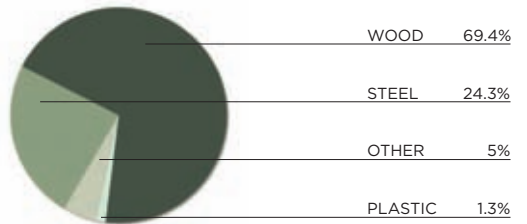

TRÜ Conference Tables

greener by design

The TRÜ Conference Table Collection has been thoughtfully designed to support green building projects. By specifying and using Bretford's TRÜ conference tables, institutions are closer to achieving valuable LEED Certification, the nationally accepted benchmark towards the design, construction and operation of green buildings.

material content

The TRÜ Conference Table Collection's components are constructed from **wood (69.4%)**, **steel (24.3%)**, **other (5%)**, and **plastic (1.3%)**.

The TRÜ Conference Table Collection is comprised of **71-percent** recycled materials. This figure breaks down to **0.6-percent** post-consumer and **70.4-percent** pre-consumer recycled content and is **up to 29-percent** recyclable at the end of its useful life.

> environmental product summary

- Wood content in work surface substrates is comprised of 100-percent reclaimed wood. This wood content is made primarily of sawdust generated by other wood process operations.
- Steel is 100 percent recyclable.
- Most metal components have a powder-coat paint finish that emits negligible volatile organic compounds (VOCs).
- **Plastic components are identified with an ASTM recycling code** whenever possible, to aid in returning these materials to the recycling stream.
- Returnable/Recyclable Packaging—Packaging materials include corrugated cardboard and polyethylene stretch wrap. These materials are part of a closed-loop recycling system, meaning they can be recycled repeatedly.
 - Whenever possible, shipments between Bretford and its suppliers include the use of pallets and other returnable packaging to minimize waste.
 - On large North American orders, packaging material can be dramatically reduced by requesting bulk packaging.