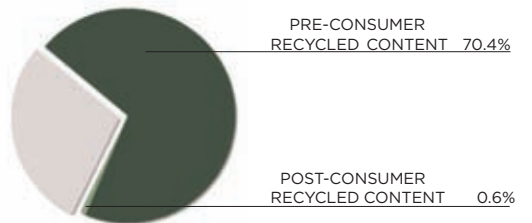

TRÜ Conference Tables

greener by design

The TRÜ Conference Table Collection has been thoughtfully designed to support green building projects. By specifying and using Bretford's TRÜ conference tables, institutions are closer to achieving valuable LEED Certification, the nationally accepted benchmark towards the design, construction and operation of green buildings.

material content

The TRÜ Conference Table Collection's components are constructed from **wood (69.4%)**, **steel (24.3%)**, **other (5%)**, and **plastic (1.3%)**.

The TRÜ Conference Table Collection is comprised of **71-percent** recycled materials. This figure breaks down to **0.6-percent** post-consumer and **70.4-percent** pre-consumer recycled content and is **up to 29-percent** recyclable at the end of its useful life.