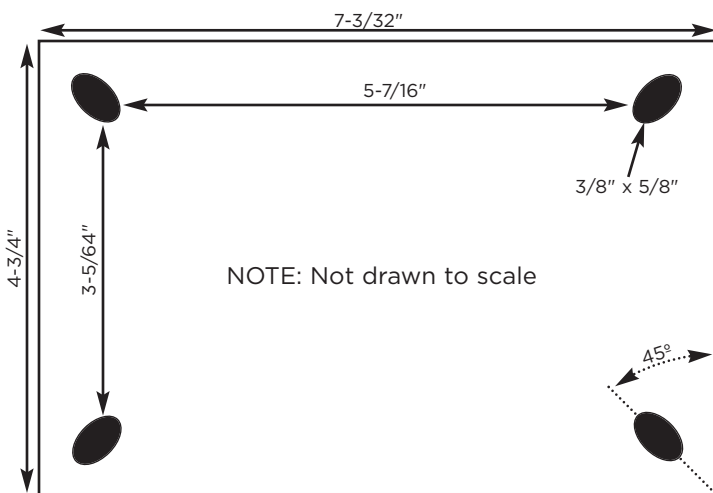

DIMENSIONS

Extension Tube (TPMUNI4 only): 23"l to 43"l

Forward & Side Tilt: 10°

Rotation: 360°

COLOR & FINISH

White paint only

WEIGHT AND FREIGHT CLASS

TPMUNI2: 4 lbs., Freight class 70 UPS

CARTON DIMENSIONS & UPC CODE

TPMUNI2: 7-1/4"w x 5-1/2"d x 7"h / O 96633 22898 0

TPMUNI4: 24"w x 10"d x 8"h / O 96633 22900 0

Quick Release Closed & Locked

Quick Release In Action

Quick Release Open

Ceiling Mounting Plate Dimensions