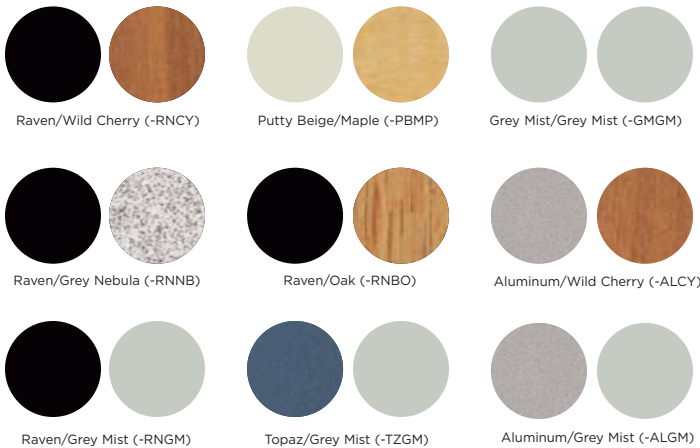

BRETFORD BASICS™ PRESENTATION LECTERN

LECT5 TABLE TOP LECTERN

PAINT/LAMINATE COLOR OPTIONS

LECT5-TZGM

FEATURES

- Lectern platform has a 3/8" h front retainer lip and is designed for use on a table top or other flat surface.
- Grommet holes are included for management of notebook computer cords and large storage compartment holds presentation materials.
- Durable steel construction with 1" laminate lectern platform finished in your choice of nine color choices.
- Constructed using an average 30% post-consumer recycled steel content and finished in environmentally friendly powder paint. Steel components are 100% recyclable at the end of the product life cycle. The LECT5 lectern is certified to GREENGUARD Children & Schools Indoor Air Quality standards.
- Fully assembled and ready to use out of the box.
- Made in the USA.

WEIGHT AND FREIGHT CLASS

25 lbs., Freight class UPS 70
 Ships assembled in one (1) carton pack

CARTON DIMENSIONS, COLOR & UPC CODE

Carton Dimensions: 17-1/4" l x 22-1/2" w x 15-1/4" d

MODEL #	PAINT & LAMINATE	UPC CODE
LECT5-PBMP	Putty Beige/Maple	0 96633 23395 3
LECT5-RNBO	Raven Black/Oak	0 96633 23396 0
LECT5-RNCY	Raven Black/Wild Cherry	0 96633 23468 4
LECT5-RNNB	Raven Black/Grey Nebula	0 96633 27345 4
LECT5-RNGM	Raven Black/Grey Mist	0 96633 23470 7
LECT5-GMGM	Grey Mist/Grey Mist	0 96633 23471 4
LECT5-TZGM	Topaz Blue/Grey Mist	0 96633 23397 7
LECT5-ALCY	Aluminum/Wild Cherry	0 96633 23716 6
LECT5-ALGM	Aluminum/Grey Mist	0 96633 23717 3