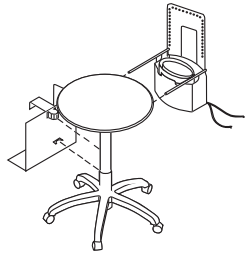

PC Pod

pc pod

Wire Management

velcro ties