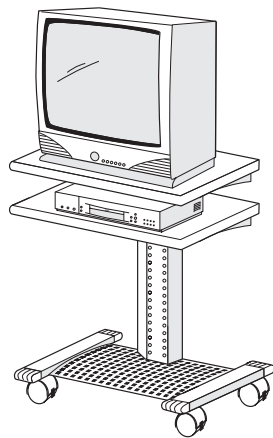

## PRESENTATION ENVIRONMENTS® DOCUMENT CAMERA CART

- ▶ The Document Camera Cart features adjustable shelves which provide the flexibility to support video conference equipment, a laptop and data projector, or a VCR/DVD and television.

A HIGHER FORM OF FUNCTION

BRETFORD

POH0229 Document Camera Cart / 26" d x 28" w x 42" h (66 x 104 x 107cm) / Natural Maple veneer and Raven powder paint.

# PRESENTATION ENVIRONMENTS® DOCUMENT CAMERA CART

The PDC0339 is great for supporting a laptop and data projector.

The PDC0339 is designed specifically for use with a document camera cart.

The PDC0339 conveniently holds a VCR and television.

## KEY FEATURES

Cart shelf is just the right size for displaying a document camera.  
Shelves adjust independently to various heights for optimum flexibility.  
Cart rolls easily from spot to spot on casters (two locking).