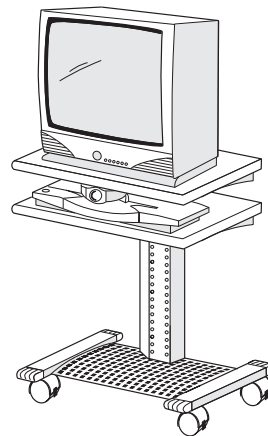

# PRESENTATION ENVIRONMENTS® DOCUMENT CAMERA CART

The PDC0339 is great for supporting a laptop and data projector.

The PDC0339 is designed specifically for use with a document camera cart.

The PDC0339 conveniently holds a VCR and television.

## KEY FEATURES

Cart shelf is just the right size for displaying a document camera.  
Shelves adjust independently to various heights for optimum flexibility.  
Cart rolls easily from spot to spot on casters (two locking).