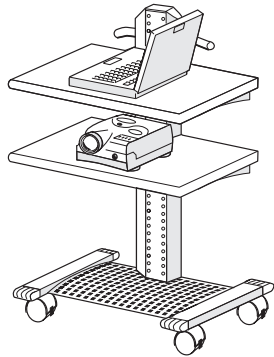

## PRESENTATION ENVIRONMENTS® DOCUMENT CAMERA CART

- ▶ The Document Camera Cart features adjustable shelves which provide the flexibility to support video conference equipment, a laptop and data projector, or a VCR/DVD and television.

A HIGHER FORM OF FUNCTION

BRETFORD

POH0229 Document Camera Cart / 26" d x 28" w x 42" h (66 x 104 x 107cm) / Natural Maple veneer and Raven powder paint.

# PRESENTATION ENVIRONMENTS® DOCUMENT CAMERA CART

The PDC0339 is great for supporting a laptop and data projector.

The PDC0339 is designed specifically for use with a document camera cart.

The PDC0339 conveniently holds a VCR and television.

## KEY FEATURES

Cart shelf is just the right size for displaying a document camera.  
Shelves adjust independently to various heights for optimum flexibility.  
Cart rolls easily from spot to spot on casters (two locking).