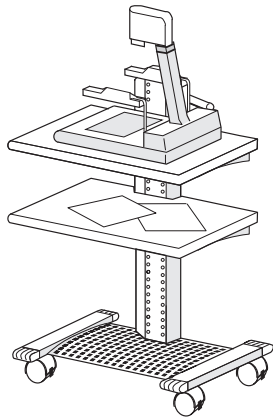

## PRESENTATION ENVIRONMENTS® DOCUMENT CAMERA CART

- ▶ The Document Camera Cart features adjustable shelves which provide the flexibility to support video conference equipment, a laptop and data projector, or a VCR/DVD and television.

A HIGHER FORM OF FUNCTION

BRETFORD

POH0229 Document Camera Cart / 26" d x 28" w x 42" h (66 x 104 x 107cm) / Natural Maple veneer and Raven powder paint.

# PRESENTATION ENVIRONMENTS® DOCUMENT CAMERA CART

The PDC0339 is great for supporting a laptop and data projector.

The PDC0339 is designed specifically for use with a document camera cart.

The PDC0339 conveniently holds a VCR and television.

## KEY FEATURES

Cart shelf is just the right size for displaying a document camera.  
Shelves adjust independently to various heights for optimum flexibility.  
Cart rolls easily from spot to spot on casters (two locking).