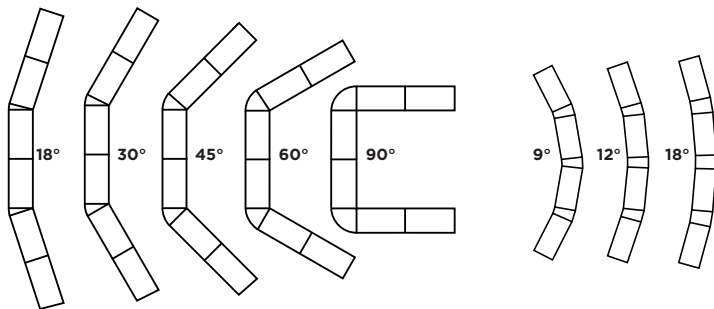

BRETFORD

PRESENTATION ENVIRONMENTS[®] PIE AND BRIDGE TOPS

KEY FEATURES

Each top comes with two ganging plates and screws for permanent setups.
Attachment knobs are included for quick breakdowns and rearrangement.
Variety of table sizes and radii for any configuration.

DIMENSIONS

PIE TOP

RADII

18°, 30°, 45°, 60°, 90°

BRIDGE TOP

RADII

9°, 12°, 18°

CONSTRUCTION

Tops feature 1" (3cm) thick particle board construction with high pressure laminate or veneer. Laminate tops have a 3mm PVC Edge and veneer tops have a 3mm Hardwood Edge.
Pies and Bridges will work with 24" (61cm) and 30" (76cm) deep tables. Pies support the PowerTrak system.