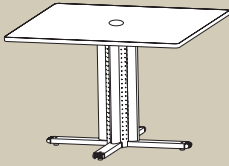

A HIGHER FORM OF FUNCTION

BRETFORD

PRESENTATION ENVIRONMENTS® POWERED SQUARE TABLE

- ▶ The Powered Square Table supports laptop and desktop computers with power and data. Connect to the internet, LAN, and teleconference equipment.

PRESENTATION ENVIRONMENTS® POWERED SQUARE TABLE

KEY FEATURES

Powered Square Table with recessed power and data has four power and data jacks and is perfect for powering desktop computers and other equipment. All tables have removable base panels to provide access to the raceway.

DIMENSIONS

OVERALL

42"d x 42"w x 29"h (107 x 107 x 74cm)

48"d x 48"w x 29"h (122 x 122 x 74cm)

INTERIOR DIAMETER OF RACEWAY

5½" (13cm)

EXTERIOR DIAMETER OF RACEWAY

9¾" (25cm)

BASE

Base is constructed of 10- and 14-gauge steel finished in your choice of powder paint.

Four removable panels allow access to the raceway interior.

Four glides are included for leveling the table.

POWER AND DATA SPHERE